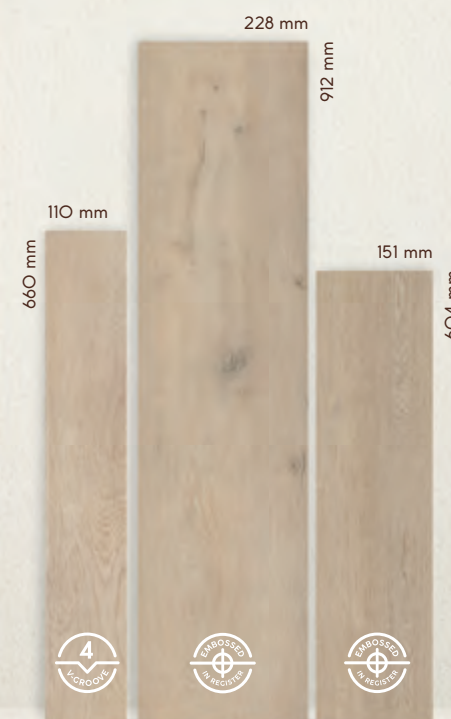

NATURALS *Collection*

AUTHENTIC TO THE CORE - AUTHENTIC TO THE CORE

MULTI SERIES

1800 SERIES

1500 SERIES

1200 SERIES

HERRINGBONE SERIES

TILE SERIES

	8 mm	8 mm	8 mm	8 mm	8 mm	8,8 mm	8 mm				
	0,55 mm	0,55 mm	0,55 mm	0,55 mm	0,55 mm	0,55 mm	0,55 mm				
	10 pcs 2,62 m² ± 24 kg	6 pcs 2,47 m² ± 20 kg	6 pcs 2,53 m² ± 19 kg	8 pcs 2,23 m² ± 17 kg	10 pcs 2,75 m² ± 23 kg	32 pcs 2,32 m² ± 19 kg	12 pcs 2,5 m² ± 21 kg	32 pcs 2,92 m² ± 23 kg	4 pcs 2,28 m² ± 21 kg	6 pcs 2,59 m² ± 23 kg