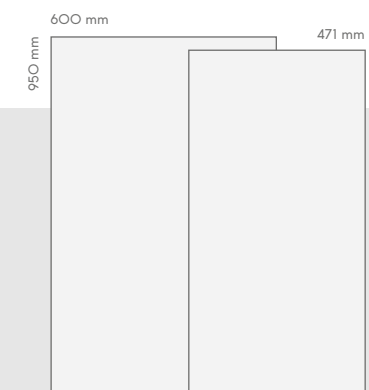

Defined by
the *details*
of nature

NATURALS
Collection

JURA

50 LVTE 1907
915 x 471 x 8 mm

TILE SERIES

950 x 600 x 8,8 mm
915 x 471 x 8 mm

TILE SERIES

THABOR