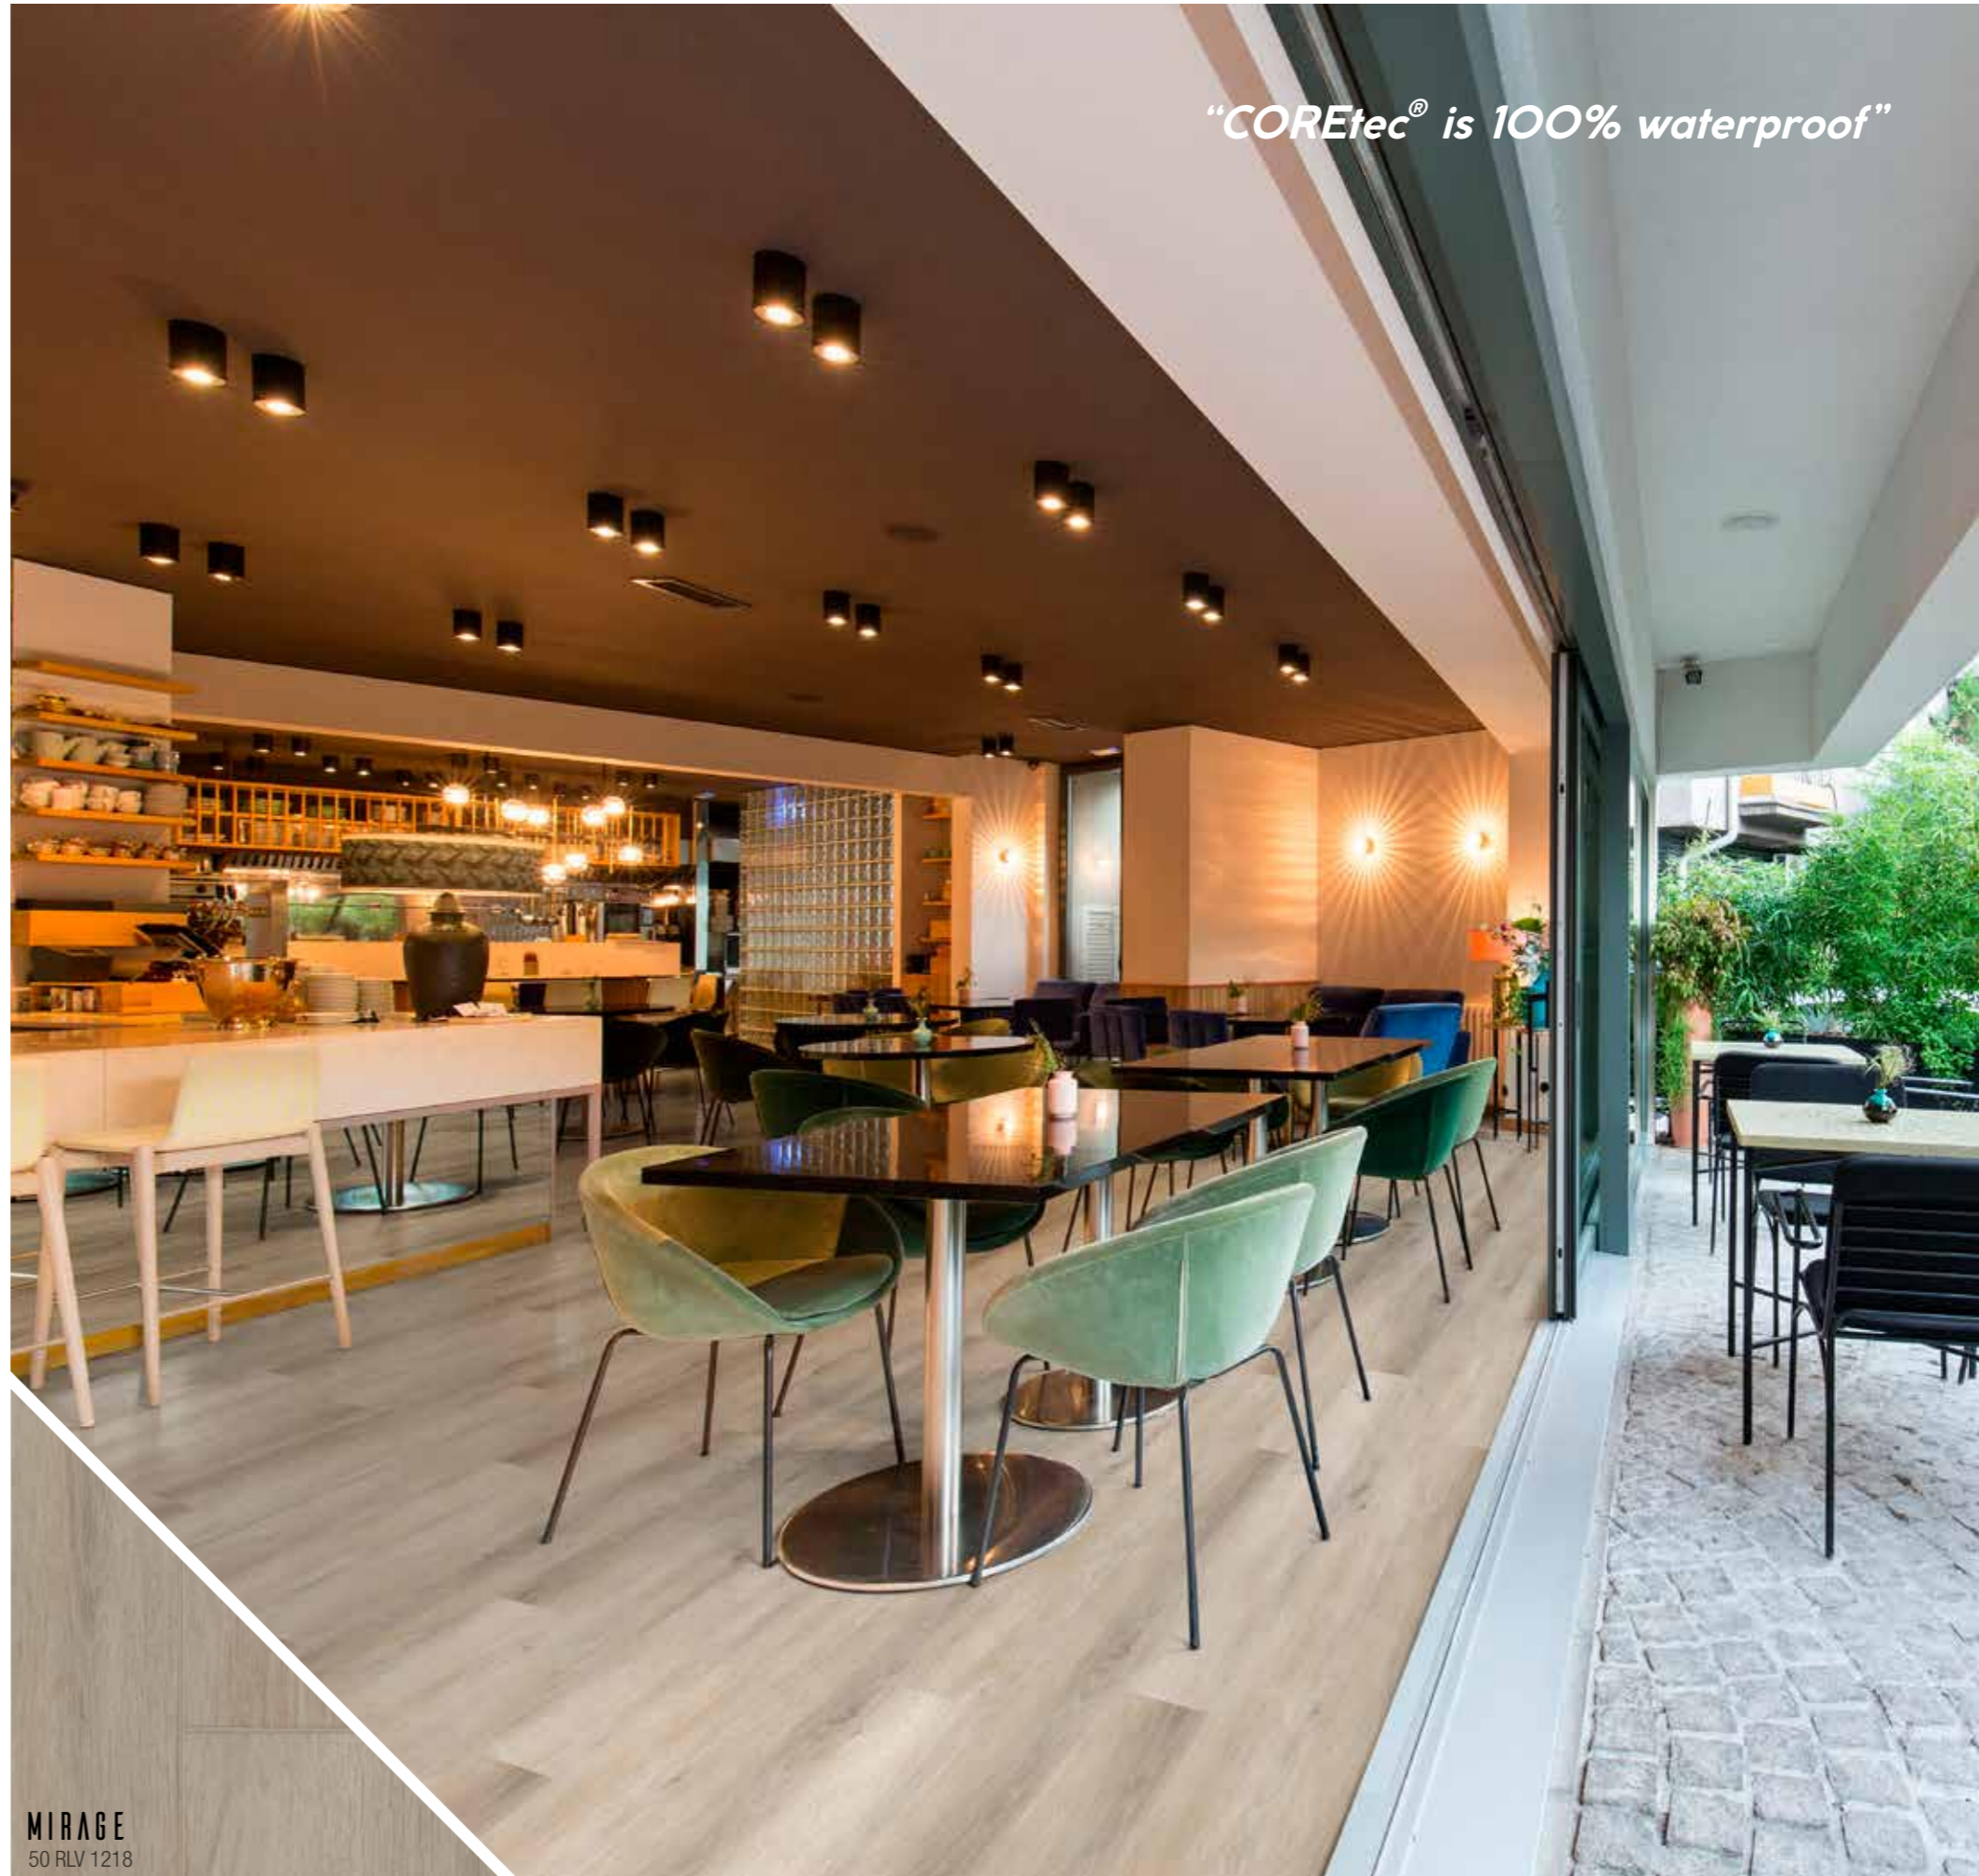

"COREtec® is 100% waterproof"

MIRAGE
50 RLV 1218