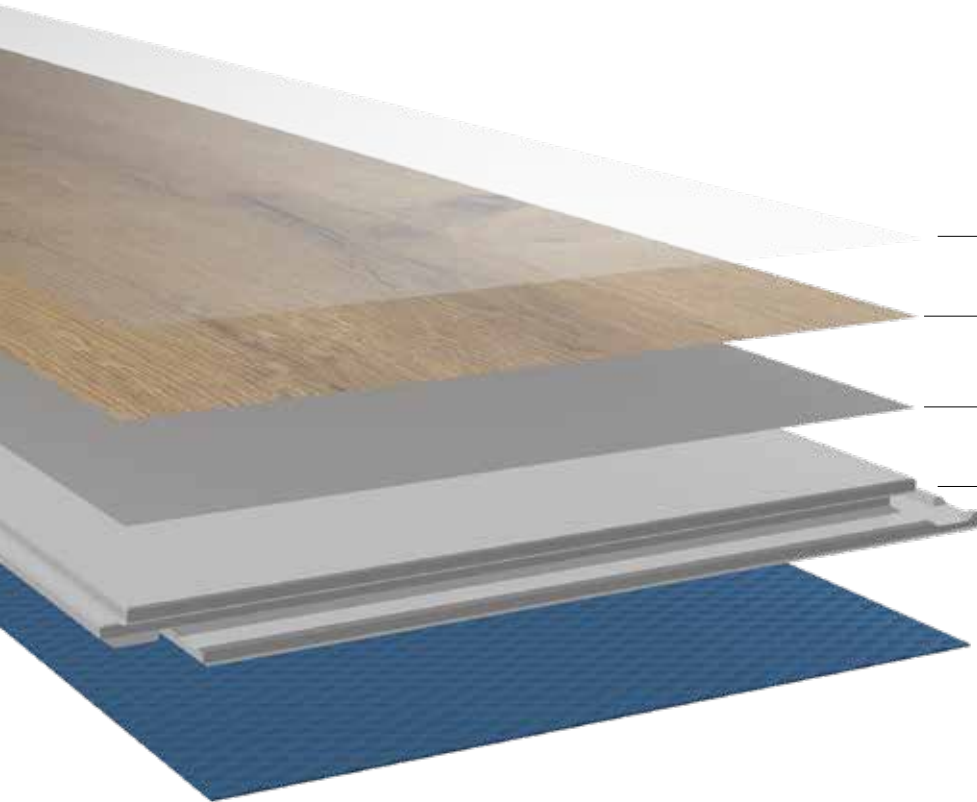

SOLID PRO

SILENT
Underlay

6.0

Breitdiele | *Wide Plank*
1210 x 234 mm

4-seitig | *4-sided*

Premium UV-Beschichtung
High performance UV-Coating

Hochauflösendes Design
High resolution design

Design Basisschicht
Design base layer

Mineralische Vinyl Trägerplatte
SPC Stone Powder Compound board

Schalldämmung
Acoustic layer

-38%

Gehschall-Reduktion¹
Reduction in walking sound¹

¹ Gemäß IHD-Werksnorm W 431
According to IHD's works standard W 431

Dielenformate | *Plank Formats*

Breitdiele | *Wide Plank*: 1210 x 234 mm

Fase | *Bevel*

4-seitig | *4-sided*

30 YEARS
KAINDL GUARANTEE

Garantie | *Guarantee*

Nutzungsklasse | *Utility Class*