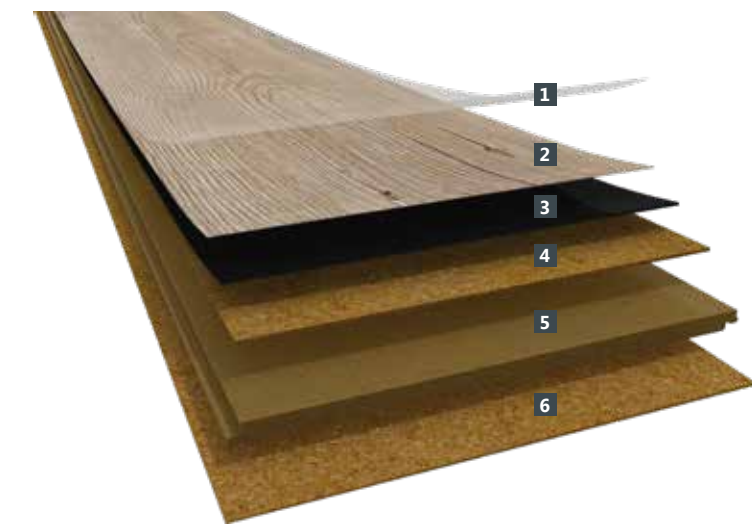

vinatura

PRODUCT BENEFITS

the superior design floor with a double cork layer

- pairs the natural properties of cork with the durability of vinyl
- easy to look after and retains its value well
- up to 16 dB improvement in footfall sound thanks to the double cork layer
- suitable for water-based underfloor heating
- easy on the joints and feels warm

- extremely durable thanks to high-quality surface finish
- anti-static and lightfast according to the wool scale
- pleasant walking comfort and particularly quiet due to 3 mm underlay and integrated impact sound insulation
-

FLOATING INSTALLATION

- 1 Wear layer**
PUPRO
- 2 High resolution decorative**
- 3 Solid vinyl layer**
- 4 Agglomerated cork**
supports walking and standing comfort as well as room noise and heat insulation
- 5 HDF core board**
with CORKLOC® connection
- 6 Integrated cork underlay**
for footfall sound insulation

The luxurious vinyl floor

Excellence in Cork

Cortex floors are characterized by a unique multi-layer structure with a special cork core: corktech

The corktech technology emphasizes the original properties of the raw material cork: warm, springy and sound-absorbing.